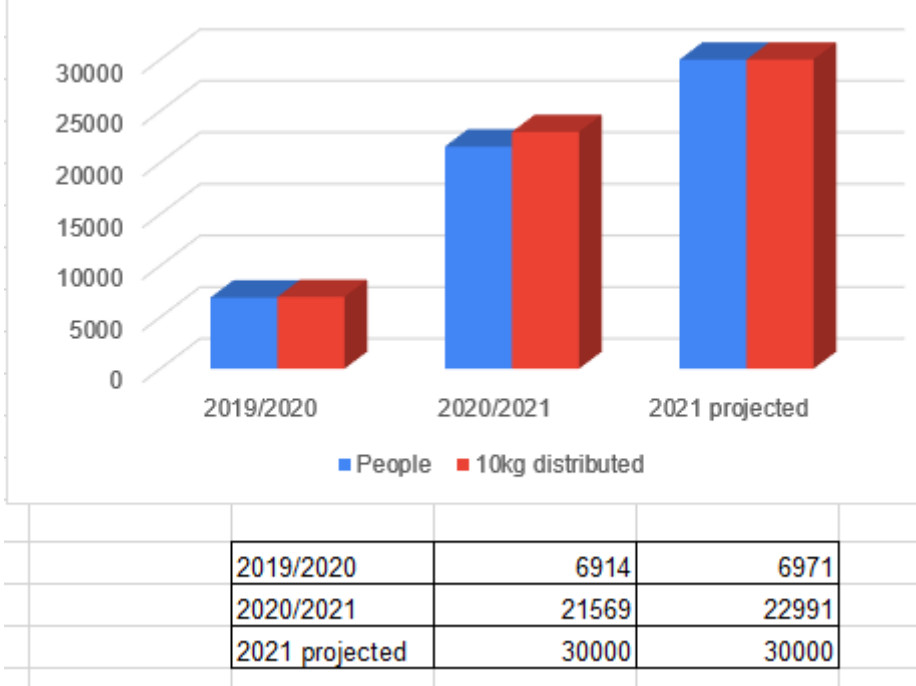

Euston
foodbank

The logo for Euston Foodbank features the word "Euston" in a blue, sans-serif font above the word "foodbank" in a large, bold, green, sans-serif font. A stylized green plant with three leaves and a stem is positioned behind the word "foodbank". The stem of the plant is vertical, passing through the letter 'a' and extending above and below it. The leaves are teardrop-shaped and arranged in a vertical line, with one leaf pointing upwards and two pointing downwards.

The British Lib

Barry's London Central

Wellcome Collection

Inside before lockdown

People numbers trebled under lockdown

Inside now, crowded with supplies

Queuing outdoors in the street